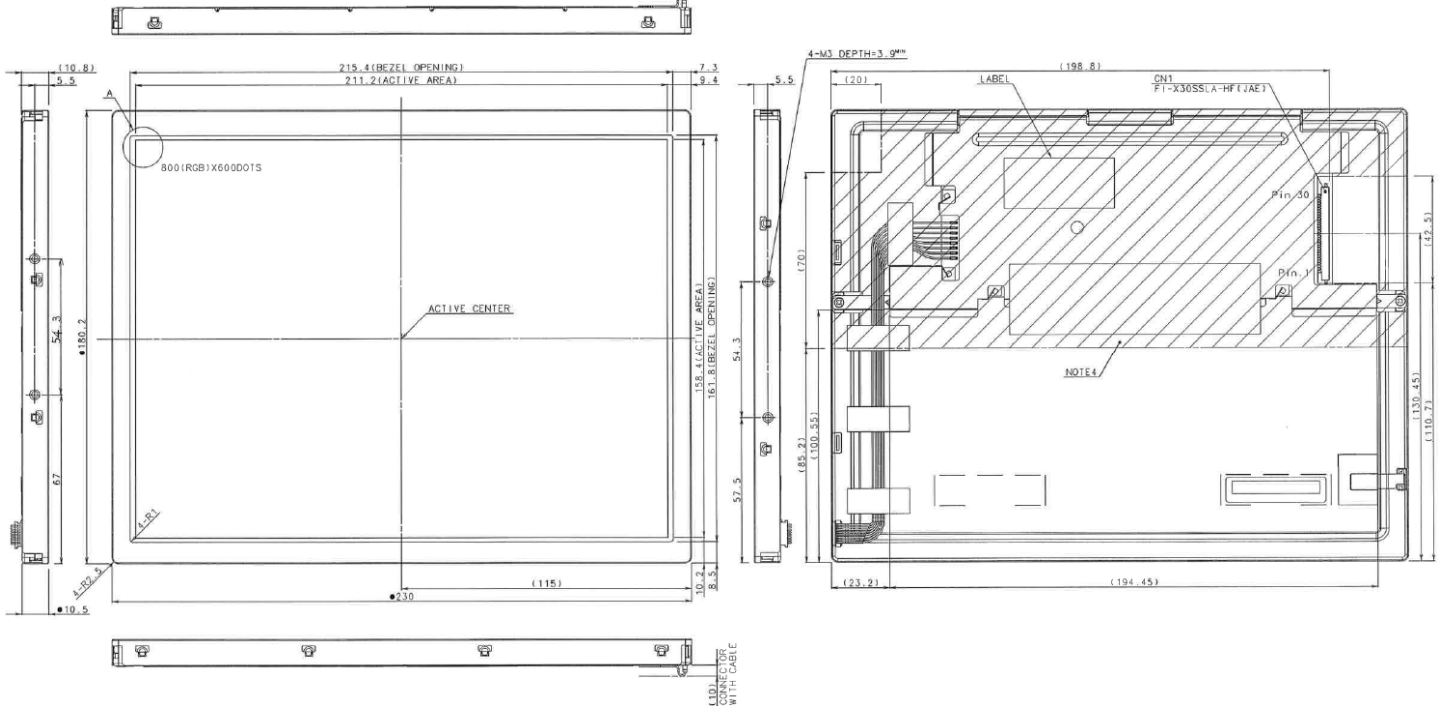

Ask us about the Value-Added Program
Let us attach your chosen touch screen, connector or provide you
with custom cables to meet your needs

For more information, please call 734-416-8500 or visit our
website at www.kyocera-display.com